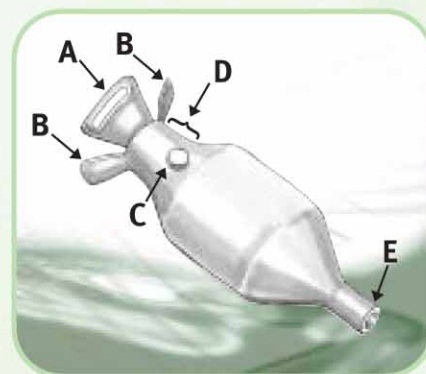

# UROCLEAN SHUTTLE

Uroclean Shuttle is a patented reusable urine drainage system which is held on the penis by friction fit – without adhesive and need for shaving

## KEY FEATURES

- 4 UROCLEAN SHUTTLE units
- 5 Uroclean pants
- 1 Uroclean belt
- 4 Uroclean caps
- 1 pair of Velcro straps
- 1 leg bag
- 1 fabric pocket with Velcro closure, suitable for machine washing
- 1 application aid

## BENEFITS

- Uroclean Shuttle is a patented reusable external urine drainage system for male urinary incontinence. Due to the high static friction of the highly elastic silicone and the patented shape, the Uroclean Shuttle is held in place without skin adhesive. It can be used with a penis diameter of 25 to 40 mm and from a penis length of 30 mm. Shaving the genital area is not required, as no adhesive is used to hold the device in place. Thus there is no risk of local complication and irritation of the skin. The system even provides a tight seal in lying position.
- Made of highly elastic, skin friendly pure silicone (non-allergenic)
- Comfortable to wear without pressure points
- Held in place without adhesive through high static friction and patented anatomical shape (shuttle)
- Reusable (cost saving, waste prevention, even machine washable at 90 °C)
- Easy to use without need for shaving and adhesive

## PRODUCT DESCRIPTION

- A** Fastening tab for attachment to belt or underpants by means of Velcro fastener
- B** Tabs for smoothing out the device on the penis, in order to ensure perfect fit
- C** Vent
- D** Contact portion (minimum length of penis: 3 cm)  
Not suitable for retracted penis
- E** Outlet port for connection to bedside bag or leg bag tube