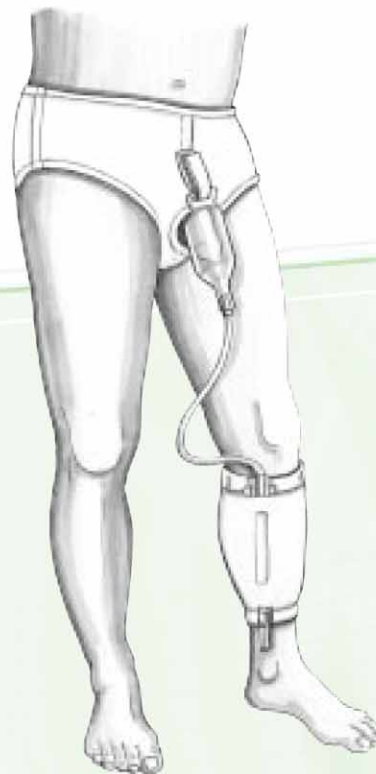

# UROCLEAN SHUTTLE

Uroclean Shuttle is a patented reusable urine drainage system which is held on the penis by friction fit – without adhesive and need for shaving

## KEY FEATURES

- 4 UROCLEAN SHUTTLE units
- 5 Uroclean pants
- 1 Uroclean belt
- 4 Uroclean caps
- 1 pair of Velcro straps
- 1 leg bag
- 1 fabric pocket with Velcro closure, suitable for machine washing
- 1 application aid

## BENEFITS

- Uroclean Shuttle is a patented reusable external urine drainage system for male urinary incontinence. Due to the high static friction of the highly elastic silicone and the patented shape, the Uroclean Shuttle is held in place without skin adhesive. It can be used with a penis diameter of 25 to 40 mm and from a penis length of 30 mm. Shaving the genital area is not required, as no adhesive is used to hold the device in place. Thus there is no risk of local complication and irritation of the skin. The system even provides a tight seal in lying position.
- Made of highly elastic, skin friendly pure silicone (non-allergenic)
- Comfortable to wear without pressure points
- Held in place without adhesive through high static friction and patented anatomical shape (shuttle)
- Reusable (cost saving, waste prevention, even machine washable at 90 °C)
- Easy to use without need for shaving and adhesive

## PRODUCT DESCRIPTION

- A** Fastening tab for attachment to belt or underpants by means of Velcro fastener
- B** Tabs for smoothing out the device on the penis, in order to ensure perfect fit
- C** Vent
- D** Contact portion (minimum length of penis: 3 cm)  
Not suitable for retracted penis
- E** Outlet port for connection to bedside bag or leg bag tube